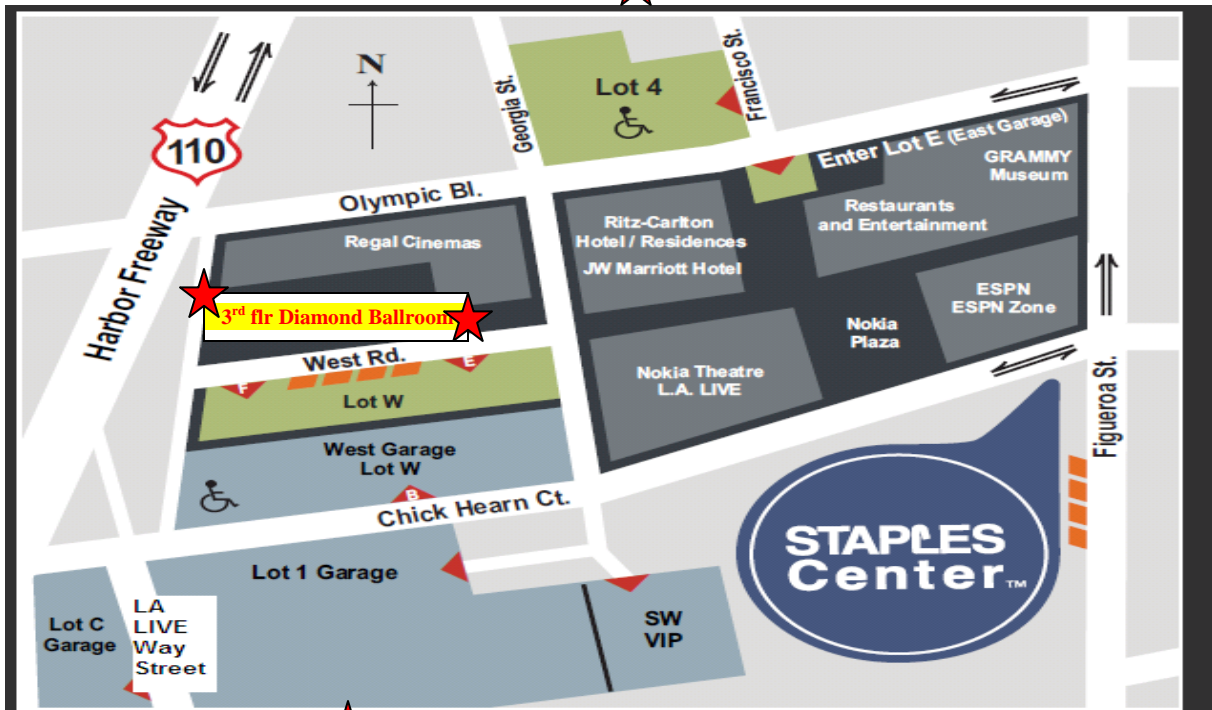

JW MARRIOTT HOTEL AT L.A. LIVE PARKING DIRECTIONS

Driving Directions to Diamond Ballroom:

From the north

- 110 Fwy southbound
- exit Olympic Blvd. and turn right at end of ramp
- turn right at Olympic Blvd.
- turn right at Georgia St.
- turn right in the first driveway (West Road)
- arrive at ***Diamond Ballroom***★

From the south:

- 405 Fwy north to 110 Fwy north (Harbor Fwy/Los Angeles)
- take 110 Fwy north and transition to the 10 Fwy West
- take the Pico Blvd. off ramp
- continue north past Pico Blvd. (on L.A. Live Wy.)
- go past 11th Street
- turn right at Olympic Blvd.
- turn right at Georgia St.
- turn right in the first driveway (West Road)
- arrive at ***Diamond Ballroom***★

★ **3rd Floor Diamond Ballroom** ★